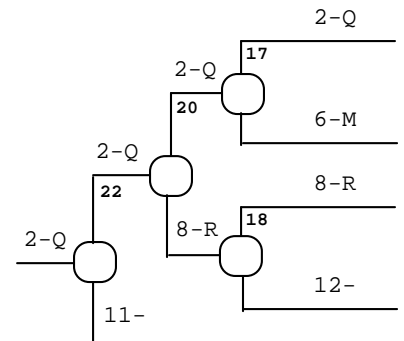

Repechage "B"