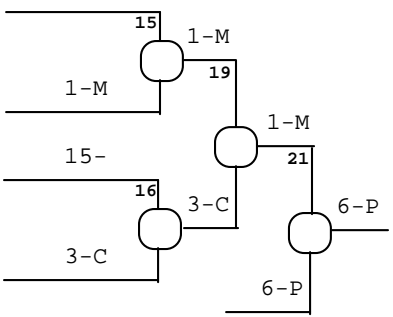

Union Panamericana de Judo

Campeonato Panamericano de Judo 2008

Campeonato Panamericano Senior 2008
Miami, Florida USA

-- [7/5/2008] _ [10/5/2008]

16 Competidores
Competitors

Repechage **Doble Cruzado**
Double Crossed

AREA
MAT#

Competitors: 10 Estimated Time (min): 70 # Combats: 14

Adulto
48 kg
Femenino

Repechage "A"

Resultado Final/Final Result

- 1º BERMOY Yanet (CUB)
- 2º POLZIN Daniela (BRA)
- 3º PARETTO Paula (ARG)
- 3º MIRANDA Glenda (ECU)
- 5º MATSUMOTO Sayaka (USA)
- 5º LATULIPPE Isabel (CAN)
- 7º ( )
- 7º ( )

Repechage "B"