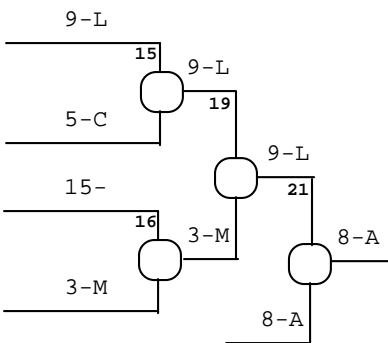

Repechage "A"