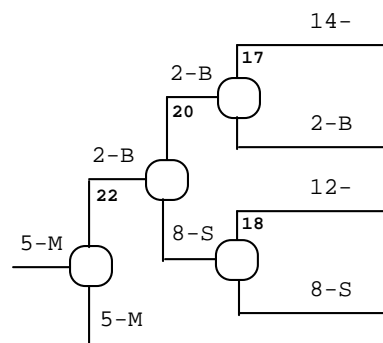

Resultado Final/Final Result

- 1º ORTIZ Idalis (CUB)
- 2º BLANCO Giovanna (VEN)
- 3º ZAMBOTTI Vanessa (MEX)
- 3º MOJICA Melissa (PUR)
- 5º CHALA Carmen (ECU)
- 5º BERGER Olia (CAN)
- 7º MARQUES Priscila (BRA)
- 7º _____ ( )

Repechage "B"