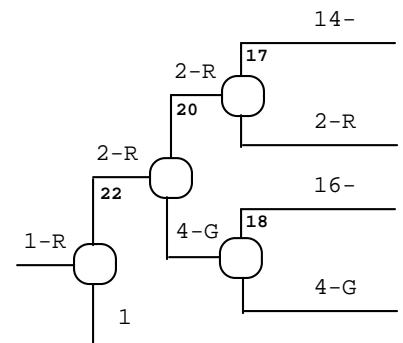

Repechage "B"