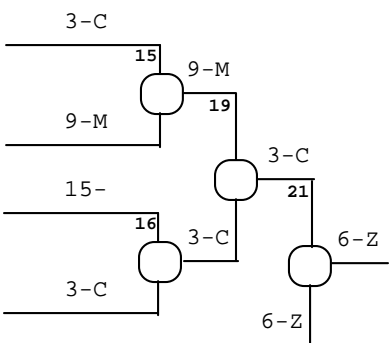

Repechage Doble Cruzado
Double Crossed

AREA
MAT#

Competitors: 9 Estimated Time (min): 63 # Combats: 13

Adulto
+78 kg
Femenino

"A"

"B"

Repechage "A"

Resultado Final/Final Result