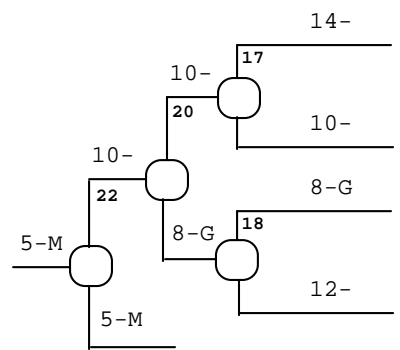

Campeonato Panamericano de Judo 2008

Campeonato Panamericano Senior 2008
Miami, Florida USA

-- [7/5/2008] _ [10/5/2008]

16 Competidores
Competitors

Repechage **Doble Cruzado**
Double Crossed

AREA
MAT#

Competitors: 10 Estimated Time (min): 70 # Combats: 14

Repechage "B"

Union Panamericana de Judo

Campeonato Panamericano de Judo 2008

Campeonato Panamericano Senior 2008
Miami, Florida USA

-- [7/5/2008] _ [10/5/2008]

16 Competidores
Competitors

Repechage Doble Cruzado
Double Crossed