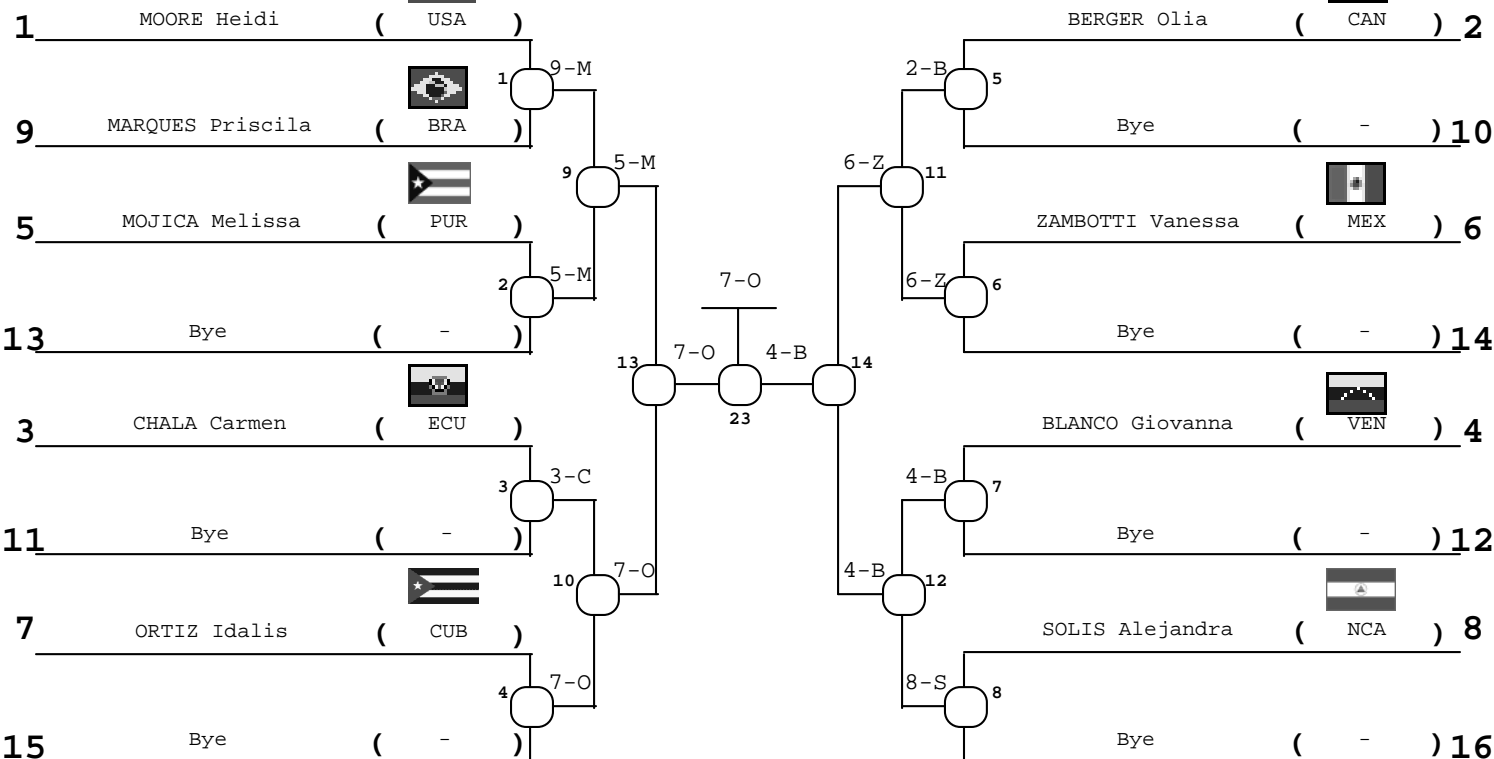

Legend

DWI:	Not Weight
DNA:	Not Show
HKD:	Direct Hansck.

Union Panamericana de Judo

Campeonato Panamericano de Judo 2008

Campeonato Panamericano Senior 2008

Miami, Florida USA

-- [7/5/2008] _ [10/5/2008]

16 Competidores
Competitors

Repechage Doble Cruzado
Double Crossed

AREA
MAT#

Competitors: 9 Estimated Time (min): 63 # Combats: 13

Adulto
+78 kg
Femenino

"A"

"B"

Repechage "A"

Resultado Final/Final Result

Union Panamericana de Judo
Campeonato Panamericano de Judo 2008

Campeonato Panamericano Senior 2008

Miami, Florida USA

-- [7/5/2008] _ [10/5/2008]

Todos contra Todos / Round Robin Eliminatories

AREA
MAT

5 Competidores/Competitors