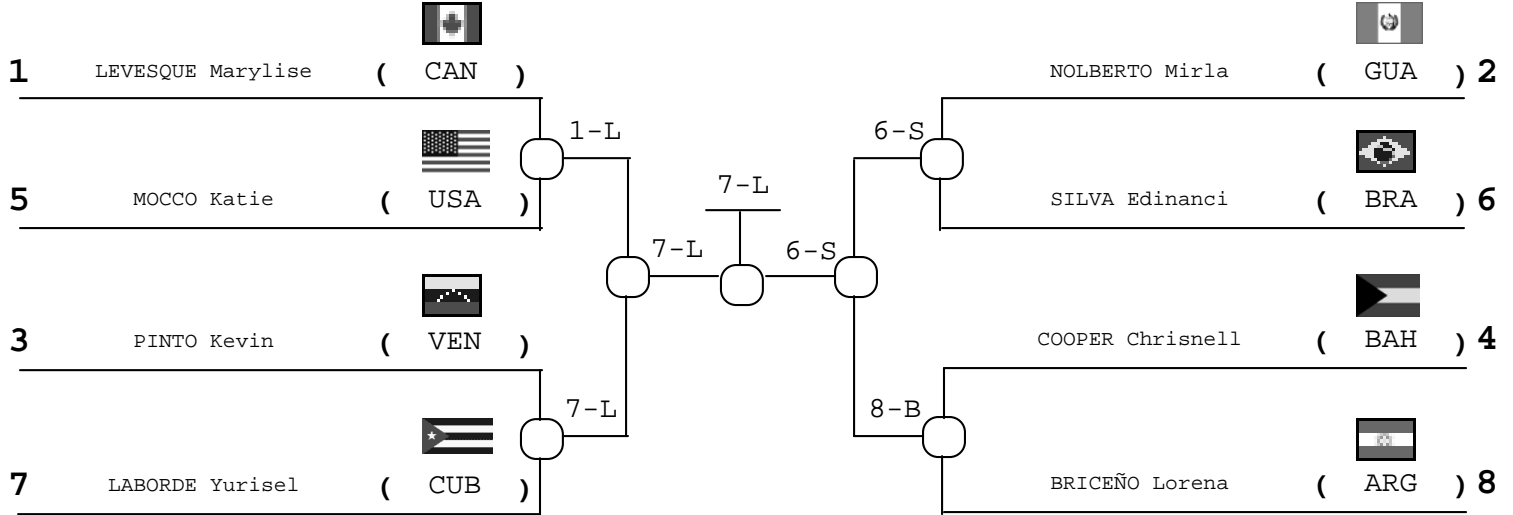

Union Panamericana de Judo
Campeonato Panamericano de Judo 2008
Campeonato Panamericano Senior 2008
Miami, Florida USA

~ [7/5/2008] _ [10/5/2008]

8

**Competidores
Competitors**

Repechage

**Doble Cruzado
Double Crossed**

AREA
MAT

Adulto

78 kg

Femenino

Competitors: 8 Estimated Time (min): 55 # Combats: 11

"A"

"B"

Repechage "A"

Repechage "B"