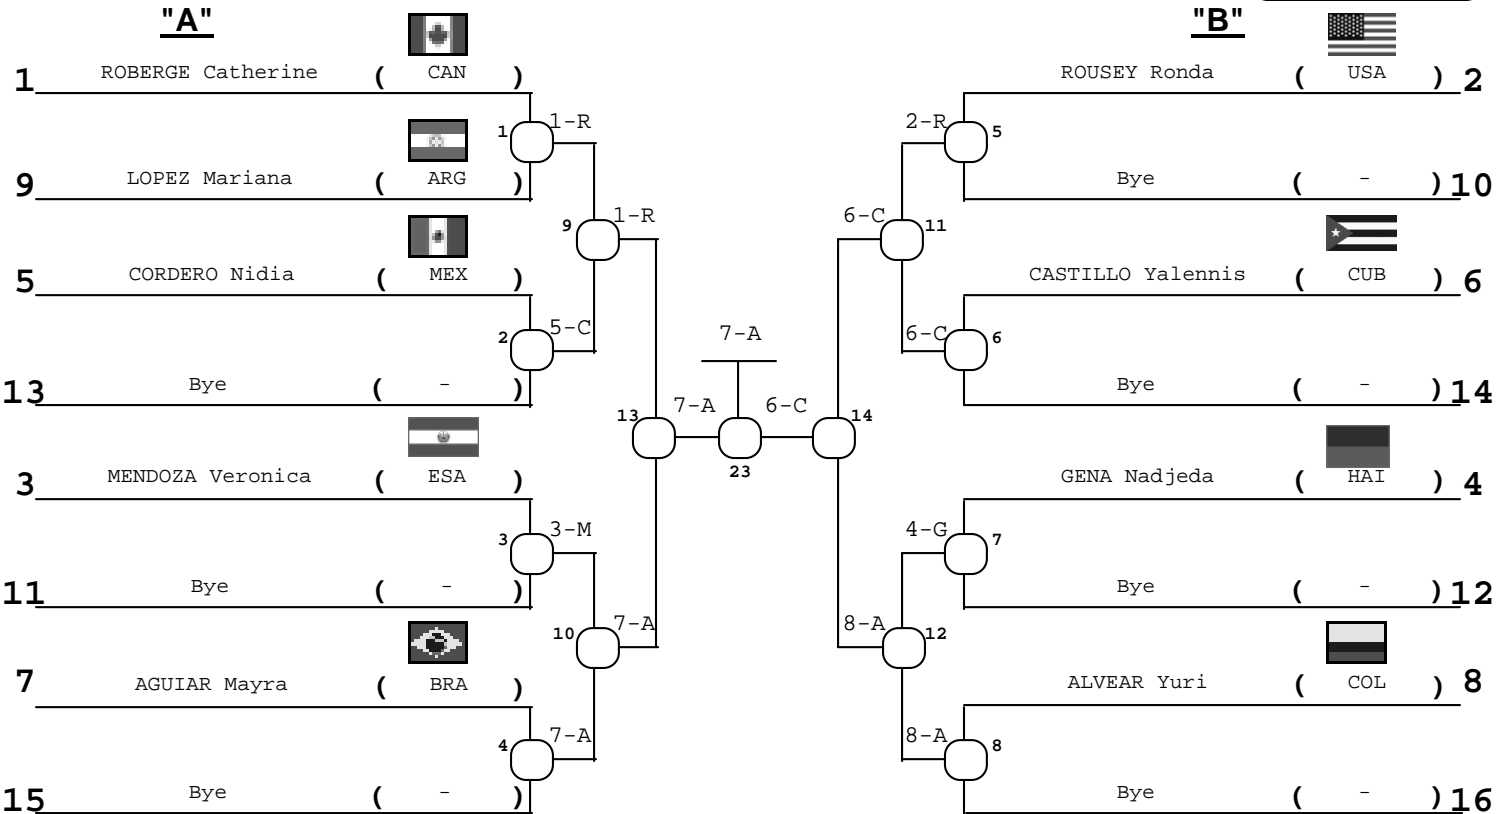

Union Panamericana de Judo

Campeonato Panamericano de Judo 2008

Campeonato Panamericano Senior 2008
Miami, Florida USA

-- [7/5/2008] _ [10/5/2008]

16 Competidores
Competitors

Repechage Doble Cruzado
Double Crossed

AREA
MAT#

Competitors: 9 Estimated Time (min): 63 # Combats: 13

Adulto
70 kg
Femenino